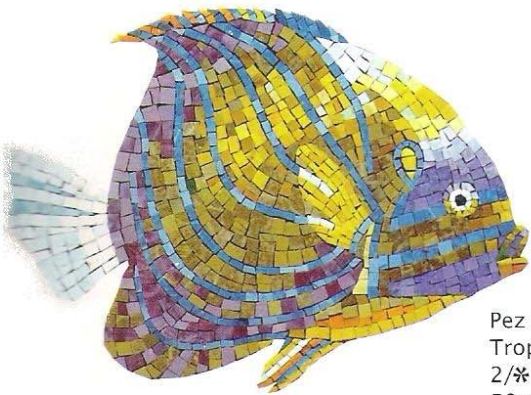

Pez Tropical
Tropical fish
2/✳
50 x 36.7 cms 20" x 14 2/3"