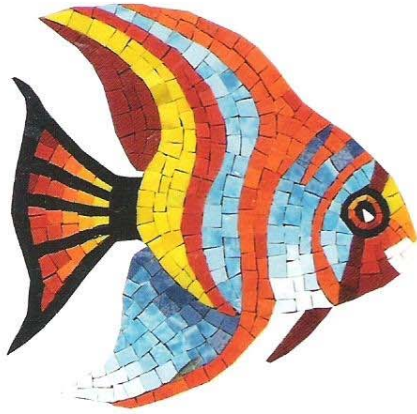

**Mosaicos Venecianos  
BIZANTINO**

Figuras Marinas

1 Precio Bajo \* Sobre Pedido  
2 Precio Alto

Pez Payaso Azul Tradicional  
Blue Clown Fish  
1  
15 x 14 cms 6" x 5 1/2"  
25 x 24 cms 10" x 9"  
30 x 28 cms 12" x 11"  
35 x 33 cms 14" x 13"  
50 x 47 cms 20" x 19"

Caballito de Mar  
Sea Horse  
2/✳  
82 x 35 cms  
32" x 13"

Caballito de Mar  
Sea Horse  
1  
Verde, Rojo o Amarillo  
Green, Red or Yellow  
22 x 12 cms 8 1/4" x 4 1/2"  
28 x 15 cms 11" x 6"  
35 x 19 cms 14" x 8"  
55 x 30 cms 21" x 11"  
75 x 41 cms 29 1/2" x 16"

Coral  
Coral  
2/✳  
50 x 36 cms  
20" x 14"

Pez Angel Tradicional  
Traditional Angel Fish  
1  
25 x 23 cms 10" x 9"  
35 x 32 cms 14" x 13"  
45 x 41 cms 18" x 16"

Sirena  
Mermaid  
1/✳  
110 x 67.5  
43" x 26.34"