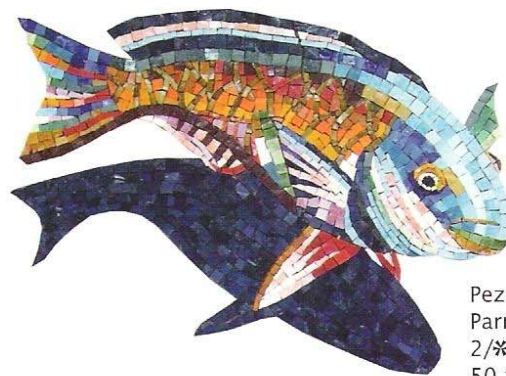

Pez Tropical
Tropical fish
2/✳
50 x 36.7 cms 20" x 14 2/3"

Pez Perico 3
Parrot fish 3
2/✳
50 x 30.6 cms 20" x 12 1/5"